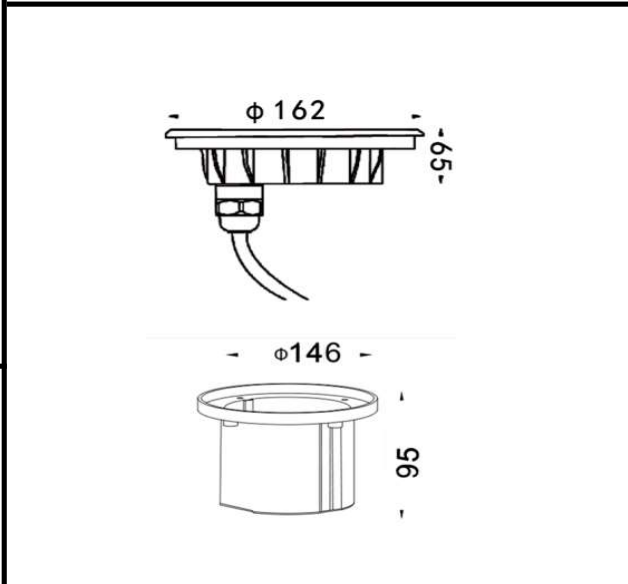

Sovitron Interior Pvt.Ltd.

Model Name	EDGE-4025 / DL-OBL-4025-12
Description	UNDER WATER LIGHT

Technical description	Image
-----------------------	-------

Dimension	Dia=162mm H=65mm
Frame	Aluminum die cast
Color Tempertaure	5700K
Power	12W
Total Luminous Flux	780 lm
Efficacy	65 lm/W
IP rating	68
Color Rendering	≥80
Mounting	Recessed
Optics	Clear glass
Dimming	NON-Dimmable
Operating Voltage	DC24V
Standard Lifetime	L70 minimum at 50,000 burning hours

Remarks:-

Dimension diagram

Address: Plot #7 Saroorpur-Nangla Industrial Area,Ballabgharh-Sohna Road,Faridabad-121005
Email: info@sovitron.com